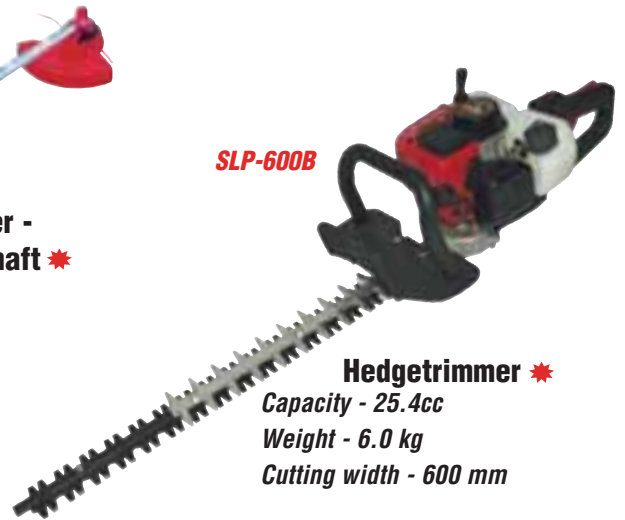

# OUTDOOR POWER TOOLS AND EQUIPMENT

**BUILT TOUGH FOR AUSSIE CONDITIONS**

Capacity - 25.4cc  
Weight - 5.0 kg  
Cutting width - 470 mm  
Long shaft

**Brushcutter -  
Straight Shaft \***

Capacity - 25.4cc  
Weight - 5.8 kg  
Cutting width - 415 mm  
Heavy Duty tap head,  
blade and harness

**CG260A**

**SLP-600B**

**Hedgetrimmer \***

Capacity - 25.4cc  
Weight - 6.0 kg  
Cutting width - 600 mm

**EBV-260B**

**Blower/Vac \***

Capacity - 25.4cc  
Weight - 4.5 kg  
Air volume - 0.13 m<sup>3</sup>/sec