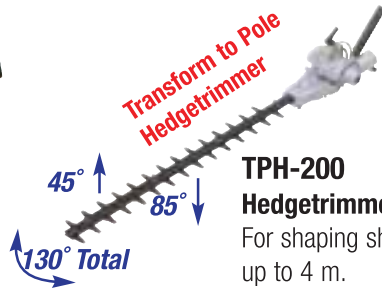

TPH-200
Hedge trimmer
For shaping shrubs, hedges up to 4 m.
Cutters' Length - 490 mm
Max. Engine Size - 27cc